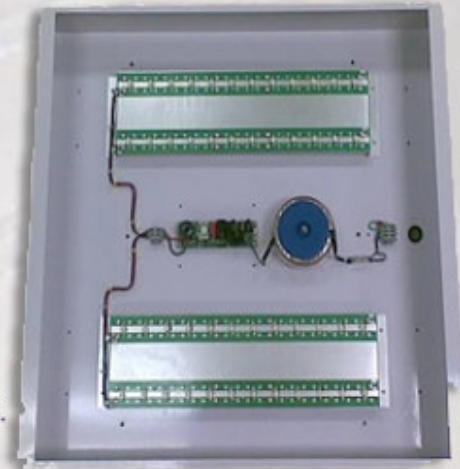

## EuLED Venus LED Ceiling Tile Range

Venus 32 Watt AC  
(600mm x 600mm)

Venus 48 Watt AC  
(600mm x 600mm)

Venus 64 Watt AC  
(1200mm x 600mm)

Venus 96 Watt AC  
(1200mm x 600mm)

The Venus range of LED ceiling tiles are replacement units for traditional fluorescent lighting systems, with connection to a 230 volt 50Hz supply or a 110 volt 60Hz supply. These applications are ideal for replacing product in facilities such as office blocks, schools, factory units, retail outlets, restaurants, public houses and all areas where fluorescent tube lighting is commonly used.

## Specifications: Venus LED CeilingTile

Input voltage AC	230V AC 50Hz / 110V AC 60Hz
Total Power Consumption	32 watts, 48 watts, 64 watts & 96 watts
Operating temperature	-20 degrees C to + 70 degrees C
Total lamp output	55 Lumens per watt
Correlated colour temperature	4500 to 8000 degrees K
LED Lifespan	Typically 80,000 hours
Turn on time	100ns
Unit colour	White
Unit Size	600mm x 600mm or 1200mm x 600mm
Mounting	Recessed or Surface Mount