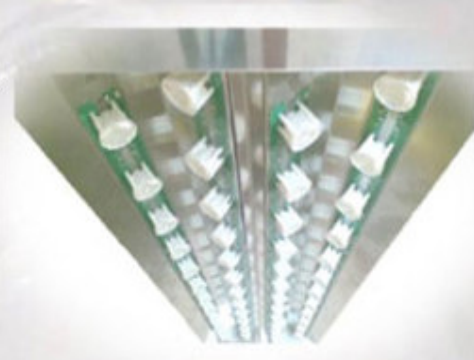

# EuLED - Venus 48 Watt LED Strip Light

EuLED Alternative Products  
Venus LED Ceiling Tile

32 Watt AC  
(600mm by 600mm)

48 Watt AC  
(600mm by 600mm)

64 Watt AC  
(1200mm by 600mm)

96 Watt AC  
(1200mm by 600mm)

The Venus 48 Watt LED Strip Light is a replacement for traditional fluorescent tube lighting systems, with connection to a 230 volt 50Hz supply or a 110 volt 60Hz supply.

This LED light fitting has been designed to illuminate pure white light onto shelving and racking to assist in the visibility of the displayed stock. The pure white light enhances the colours and wording on packaging allowing customers and employees to locate and select products quickly and easily.

This LED lighting is ideally suited for lighting areas such as supermarket aisles, retail outlets, store rooms, warehouses and all locations where racking and shelving is used.